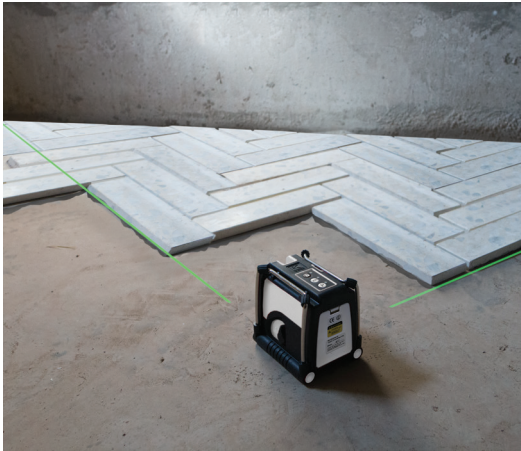

#### FEATURES

- 1 Horizontal and 2 vertical green beams at 90° intersecting forward and on the ceiling
- Laser Range:
  - Indoor 30m (100')
  - Outdoor with detector- 60m (200')
- Accuracy:  $\pm 0.2\text{mm/m}$  (0.0002in/in)
- Manual mode for angular layout/marketing
- Strong folding legs for angle mounting and height adjustment
- Self-leveling range:  $\pm 5^\circ$
- Visual and audible "out of level" warning
- Tripod ready 1/4"

- Shock resistant rubber casing.
- Compact- fits in your toolbox

#### APPLICATIONS

- Setting floor and wall tiles
- Acoustic ceiling and Drywall installations
- Aligning and framing doors and windows
- Leveling of electrical outlets, plumbing and studs
- Hanging cabinets and decks construction
- Leveling slopes, roofs and more.