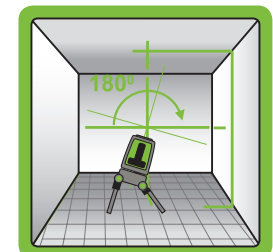

APPLICATIONS

- Setting floor and wall tiles
- Acoustic ceiling and Drywall installations
- Aligning and framing doors and windows
- Leveling of electrical outlets, plumbing and studs
- Hanging cabinets and decks construction
- Leveling slopes, roofs and more.